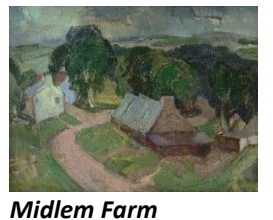

10. **Midlem Farm**
  signed
  oil on board | 10 ½ x 14 inches
  NFS